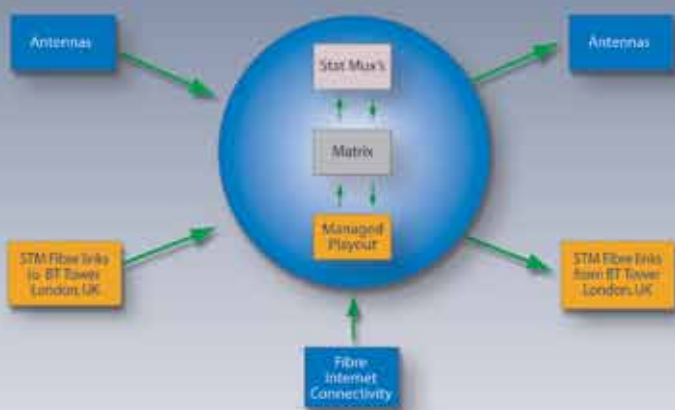

CET Teleport Broadcast Connectivity

Choose CET because:

- Central European location allows the coverage of all major landmasses
- Excellent Customer Service, 24/7 MCR manned by experienced multi-lingual staff
- Fibre links provide world-wide connectivity
- Awarded Top Twenty rating by World Teleport Association